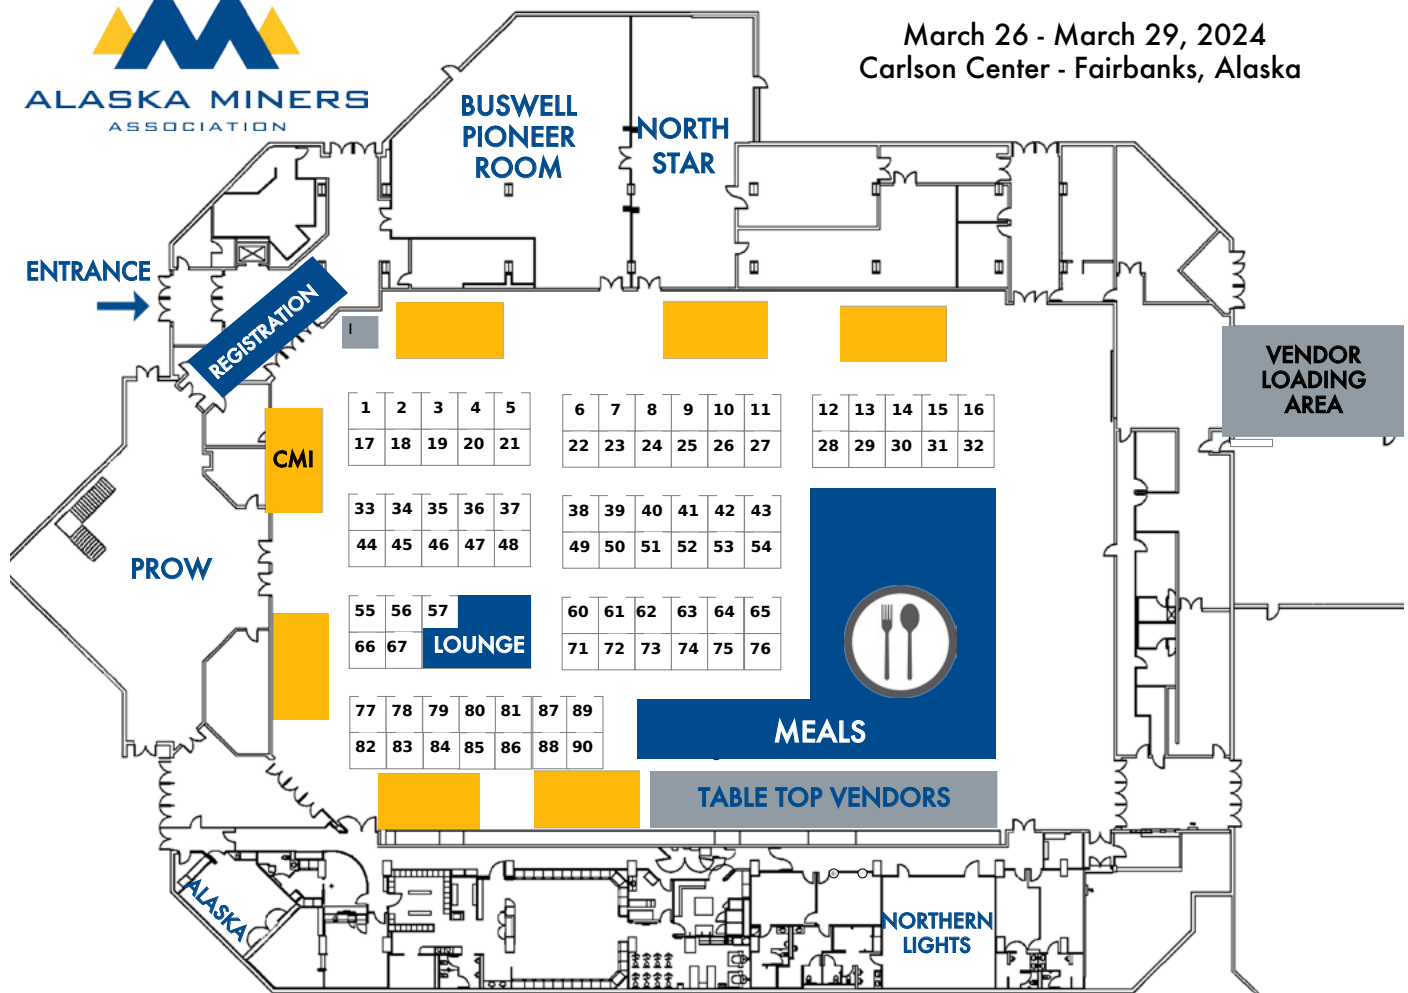

Heavy Equipment Vendors

- ARG Industrial
- Construction Machinery Industrial, LLC
- Craig Taylor Equipment
- Delta Industrial Services
- DXP Alaska Pump & Supply
- Equipment Source, Inc.
- Industrial Pumps of Alaska, Inc.
- Lifewater Engineering Company
- Northwest Pump
- Techline Alaska

Vendor Booths

- AIDEA
- Alaska Aggregate Products, LLC
- Alaska Airlines
- Alaska Business
- Alaska Earth Sciences
- Alaska Energy Metals Corporation
- Alaska Industrial Hardware
- Alaska Midnight Sun Drilling, Inc.
- Alaska Minerals, Inc.
- Alaska Resource Education

- Alaska Roteq
- ALLOY DRILLING
- Automatic Welding & Supply Corp.
- Beacon Occupational Health and Safety Services, Inc.
- Beckwith & Kuffel, Inc.
- BLM Minerals
- Boreal Environmental Services
- Brenntag Pacific, Inc.
- Central Pacific Rebuilders of Alaska
- Corelak Inc.
- Denali Industrial Supply Inc
- DGI Geoscience
- Elemetal Direct
- Energold Drilling USA Inc.
- Energy Laboratories Inc.
- Everts Air Cargo
- Fastenal Company
- Ferguson Enterprises
- Fireweed Strategies LLC
- Frontier Precision Inc
- Frontier Supply
- General Refining Corporation
- Global Services, Inc.

- Gold Buyers of Alaska: GBA Assaying & Refining
- JCM Industries, Inc.
- Kinross Alaska
- Logic Geophysics & Analytics LLC
- Lynden
- Mascott Equipment
- MDF Global
- Motion Industries
- NAPA Auto Parts
- NC Machinery Company
- NMS (NANA Management Services)
- Osborne Construction Company
- Oxford Assaying & Refining Corp
- RAM Enterprise, Inc.
- Rangefront Mining Services
- Republic Services (US Ecology Alaska)
- Riverdance Gold Mining LLC
- Sample Archive System, Inc.
- Samson Tug & Barge Co., Inc.
- SKAPS Industries
- SLR International Corporation

SMS Equipment

- State of Alaska Division of Geological & Geophysical Surveys
- State of Alaska Department of Natural Resources, Division of Mining, Land & Water
- TOTE Maritime Alaska Inc.
- VEGA Americas, Inc.
- Weir
- Wilderness Medics

Table Top Vendors

- AKHIRE, Inc
- Alaska Hose and Fasteners
- Alaska Mining & Diving
- Arcticom LLC
- Forget Me Not Home Watchers
- Kuna Engineering
- Millcreek Engineering Company
- Minto Development Corporation
- Ruen Drilling Inc
- Shannon & Wilson, Inc.
- US Army Corps of Engineers

(as of March 11)