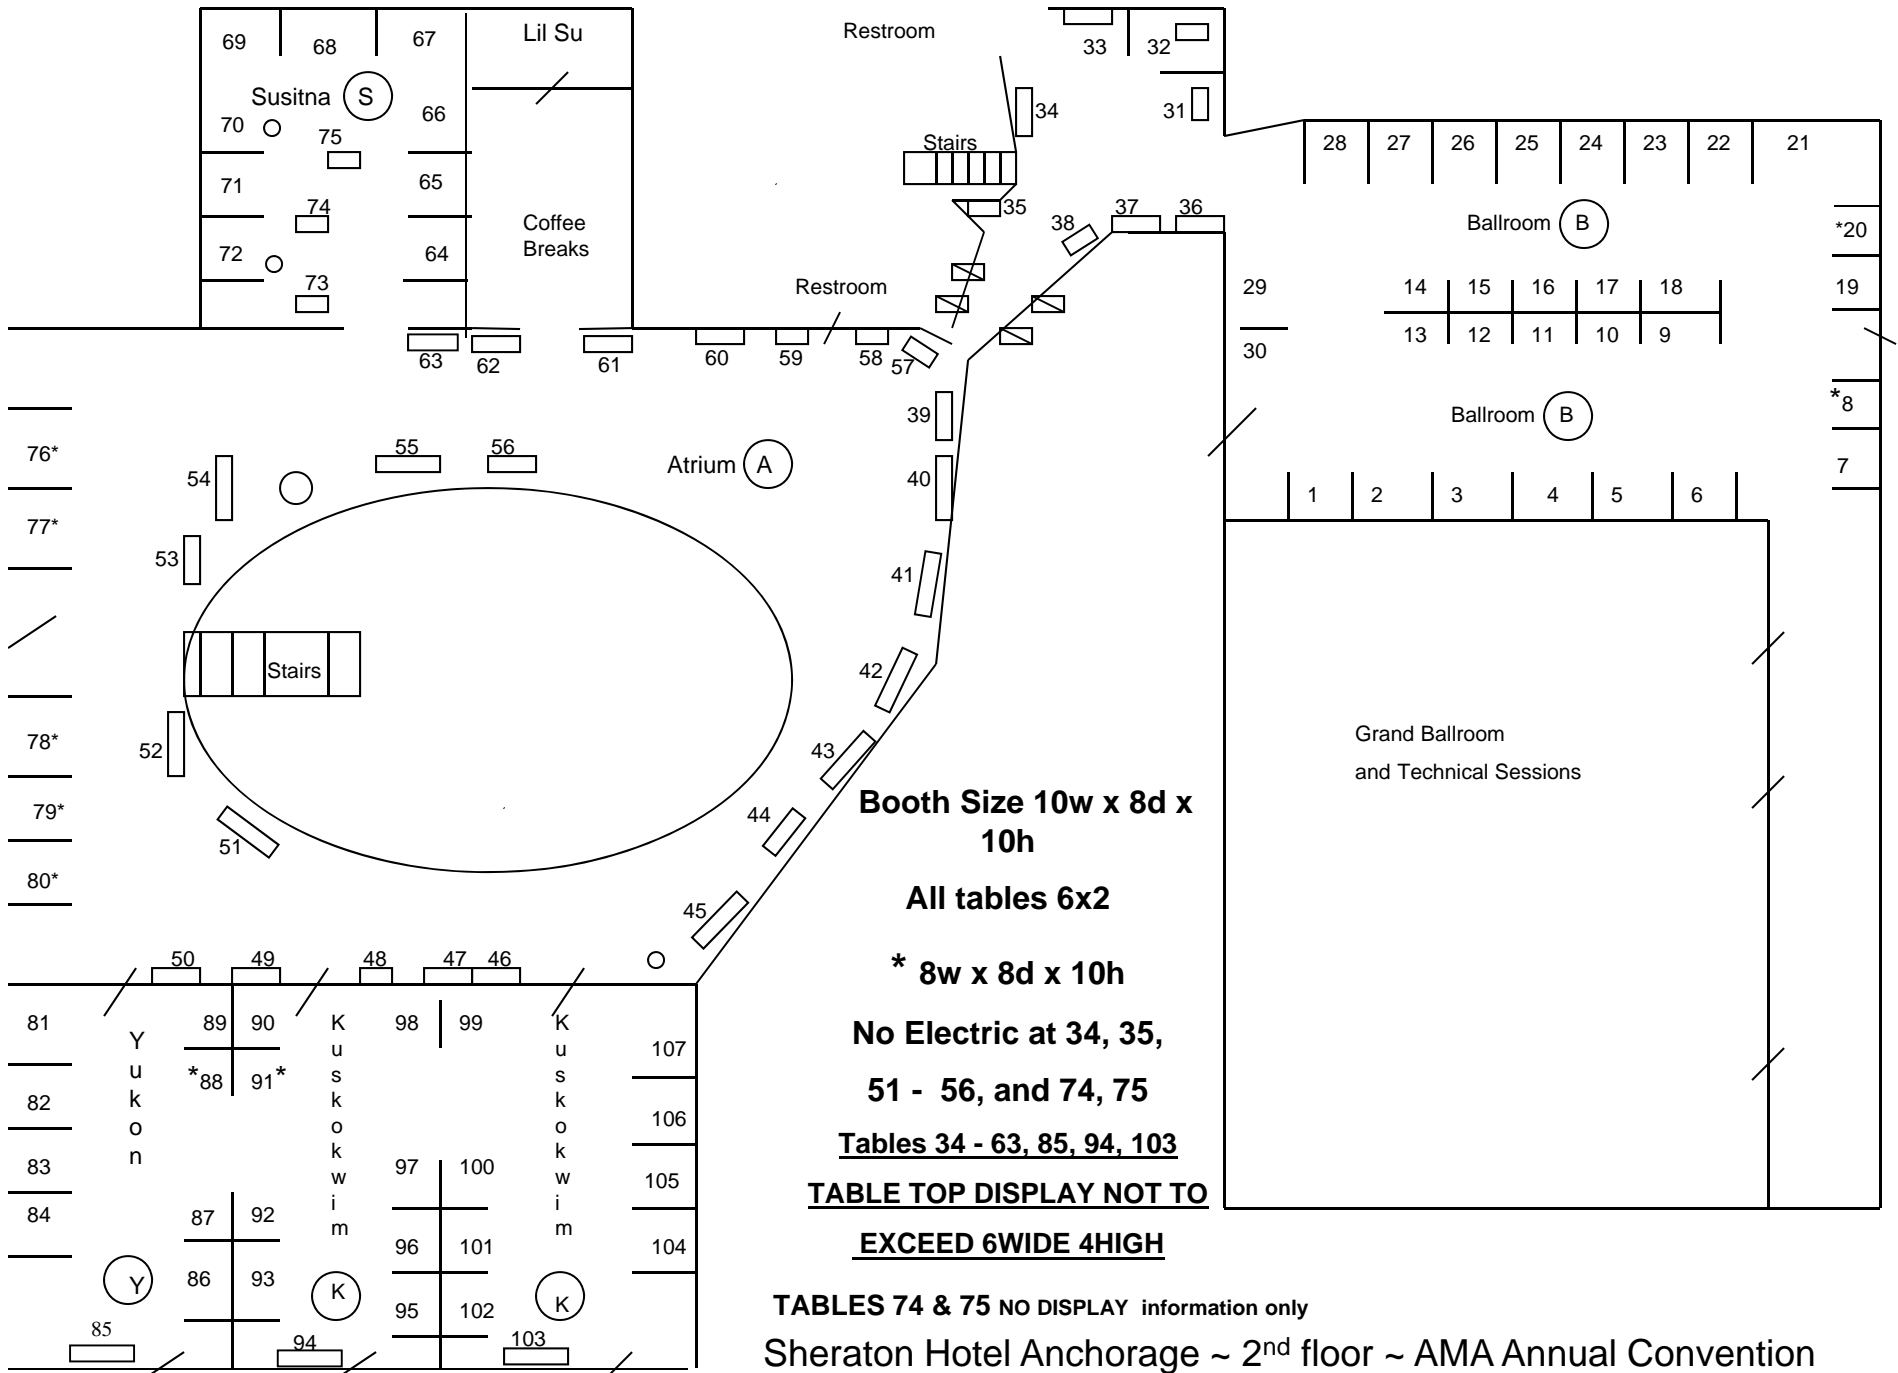

AMA Annual Convention & Trade Show
Sheraton Hotel Anchorage ~ 1st Floor

Lounge

Bell Captain

Restrooms

Sheraton Front Desk

A
M
A

R
E
G
I
S
T
R
A
T
I
O
N

6th Ave Entrance

The Jade

Sheraton Hotel Anchorage ~ 2nd floor ~ AMA Annual Convention